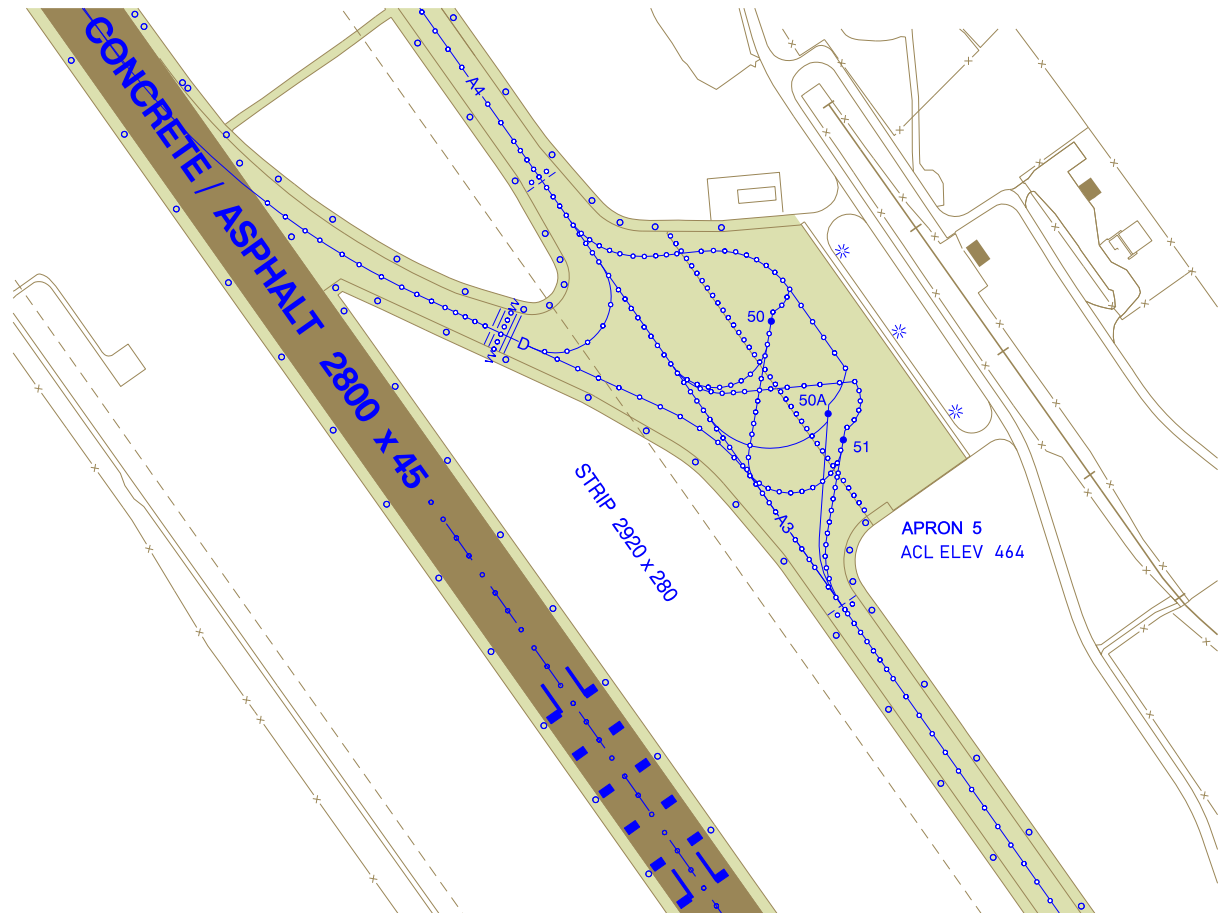

AIRCRAFT PARKING CHART - ICAO

Gdańsk GROUND 131.330
Gdańsk TOWER 118.105

GDAŃSK Lech Walesa

ELEVATIONS IN FEET
DIMENSIONS IN METRES
TAXIWAYS : 23m WIDE

LEGEND			
AIRCRAFT STAND	● 1		
RUNWAY / TAXIWAY EDGE LIGHT	○		
APRON LIGHT	✱		
TAXI - HOLDING POSITION	≡≡≡		
INS COORDINATES FOR AIRCRAFT STANDS			
PARKING POSITION	LATITUDE	LONGITUDE	TYPE OF AIRCRAFT
APRON 5			
50	54°22'37,10"N	018°28'43,03"E	A321
50A	54°22'36,06"N	018°28'46,58"E	B763
51	54°22'35,76"N	018°28'47,56"E	A321

Correction: STRIP changed. ELEV in PL-EVRF2007-NH.