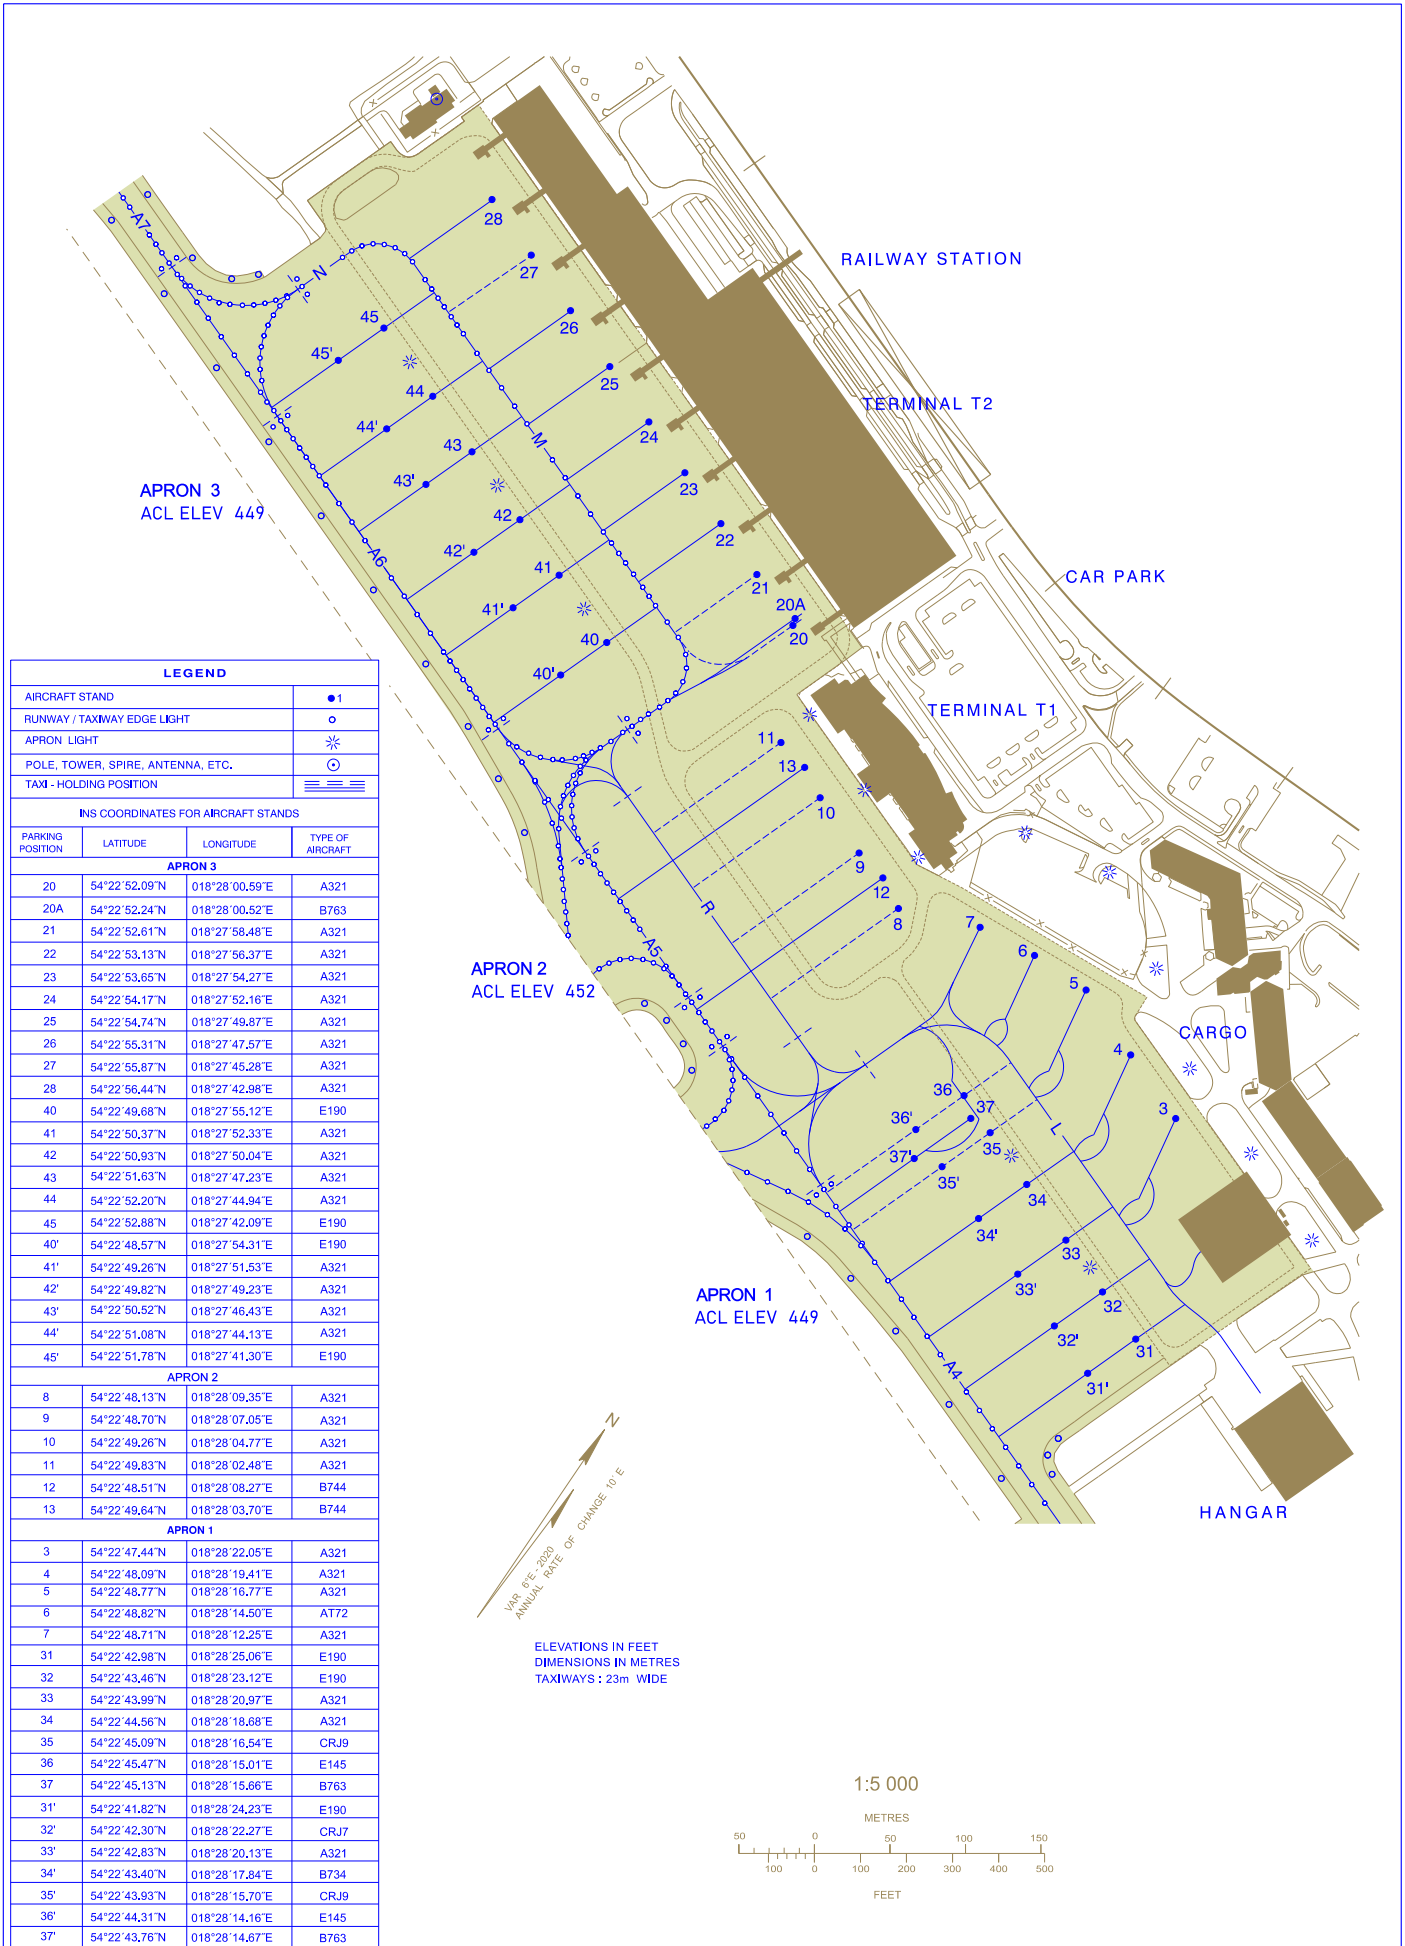

AIRCRAFT PARKING CHART - ICAO

Gdańsk GROUND 131.330  
Gdańsk TOWER 118.105

GDAŃSK Lech Walesa

Correction: ACFT stands 1 and 2 withdrawn. ELEV in PLEVRP2007-ANH